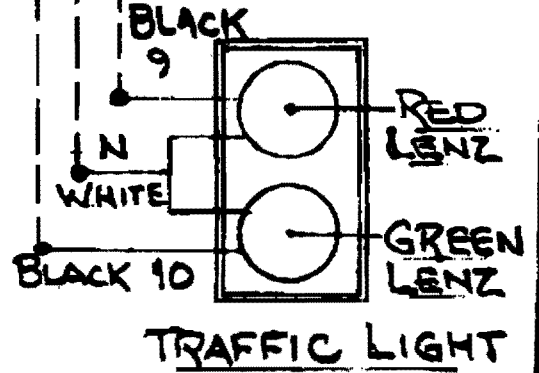

TERMINAL STRIP AT CONTROL PANEL

DOWN LIMIT SWITCH
 UP LIMIT SWITCH

——— FACTORY WIRE
 - - - FIELD WIRE

WIRE MAP
ATR 700 TRUCK
RESTRAINT

DRAWING PARTS
 PARTS LIST

0 1/2
 0 1/2

GENERAL PLANS
 DETAILS

0 1/2
 0 1/2