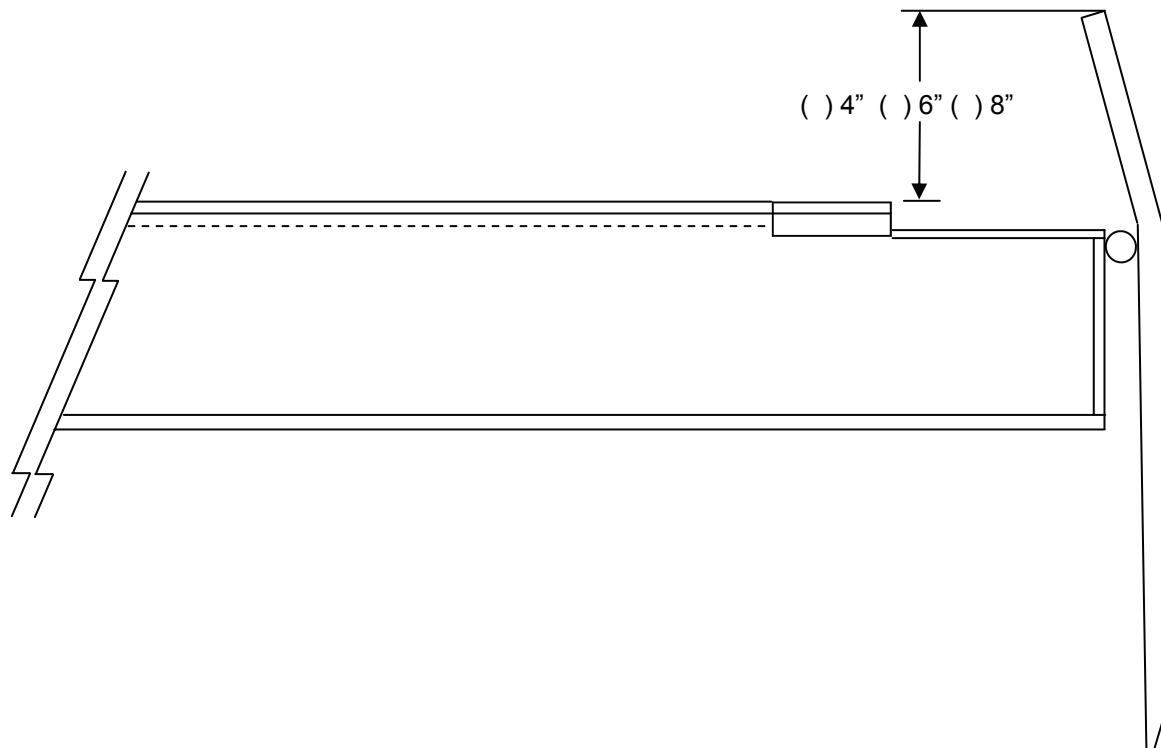

Barrier Lip

NOT TO SCALE

ABC DOCKS, LLC

P.O. Box 1028 • Franklin, TN 37065-1028
 Toll Free: 800-394-5944
 Fax: 615-371-1754
 Web: www.aaronbradley.com

ABC Docks, LLC

Scale: NTS

Title: Barrier Lip

Drawing No.: BL1006-Rev1

Notes:

Drawn by: WSR

Date: 061001

Sheet 1 of 1