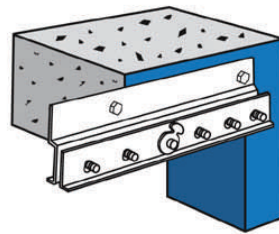

Standard Wall Mount
Door Bracket
for Strip Door
Hardware

Standard Wall Mount
Door Bracket
for Strip Door

- **Designed for applications requiring Standard Wall Mount**
- **Lengths: 3', 4', 5', 6', 8', & 10'**